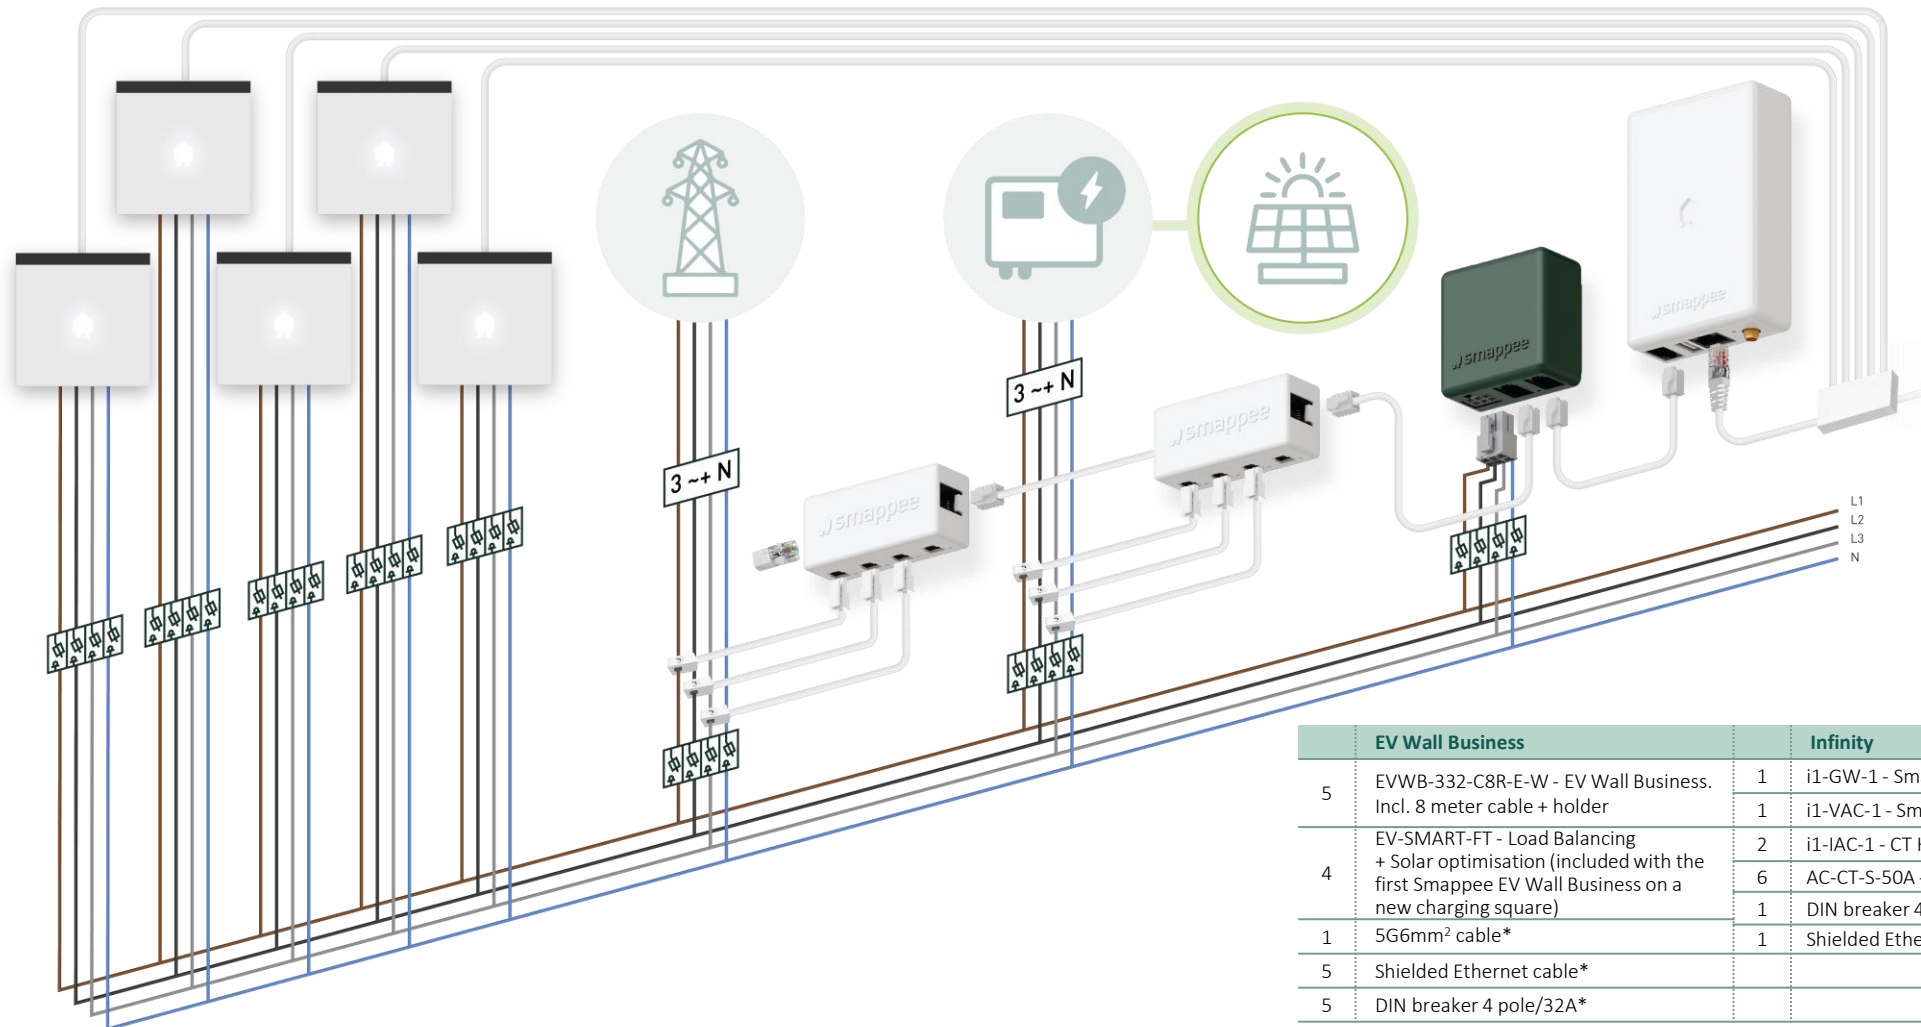

# Infinity with solar optimisation and smart heat pump

Infinity	
1	i1-GW-1 - Smappee Genius
1	i1-VAC-1 - Smappee Power Box
1	i1-OUT-1 - Output Module
3	i1-IAC-1 - CT Hub
9	AC-CT-S-50A - CT T10/5A
1	DIN breaker 4 pole/6A*
1	DIN breaker 4 pole/32A*
1	Shielded Ethernet cable*

# Charging square with EV Wall Business and solar optimisation

EV Wall Business		Infinity	
5	EVWB-332-C8R-E-W - EV Wall Business. Incl. 8 meter cable + holder	1	i1-GW-1 - Smappee Genius or Connect
		1	i1-VAC-1 - Smappee Power Box
4	EV-SMART-FT - Load Balancing + Solar optimisation (included with the first Smappee EV Wall Business on a new charging square)	2	i1-IAC-1 - CT Hubs
		6	AC-CT-S-50A - CT T10/50A
1	5G6mm <sup>2</sup> cable*	1	DIN breaker 4 pole/6A*
5	Shielded Ethernet cable*	1	Shielded Ethernet cable*
5	DIN breaker 4 pole/32A*		

# EV Wall with solar optimisation

	EV Wall	Infinity
1	EVW-332-C8R-E-W - EV Wall incl. 8 meter cable + holder	1 EVW-Solar - EV Wall Solar add-on (1x Smappee CT Hub + 2 x 50A Current Transformers)
1	Shielded Ethernet cable*	1 Shielded Ethernet cable*
1	5G6mm <sup>2</sup> cable*	
1	DIN breaker 4 pole/32A*	