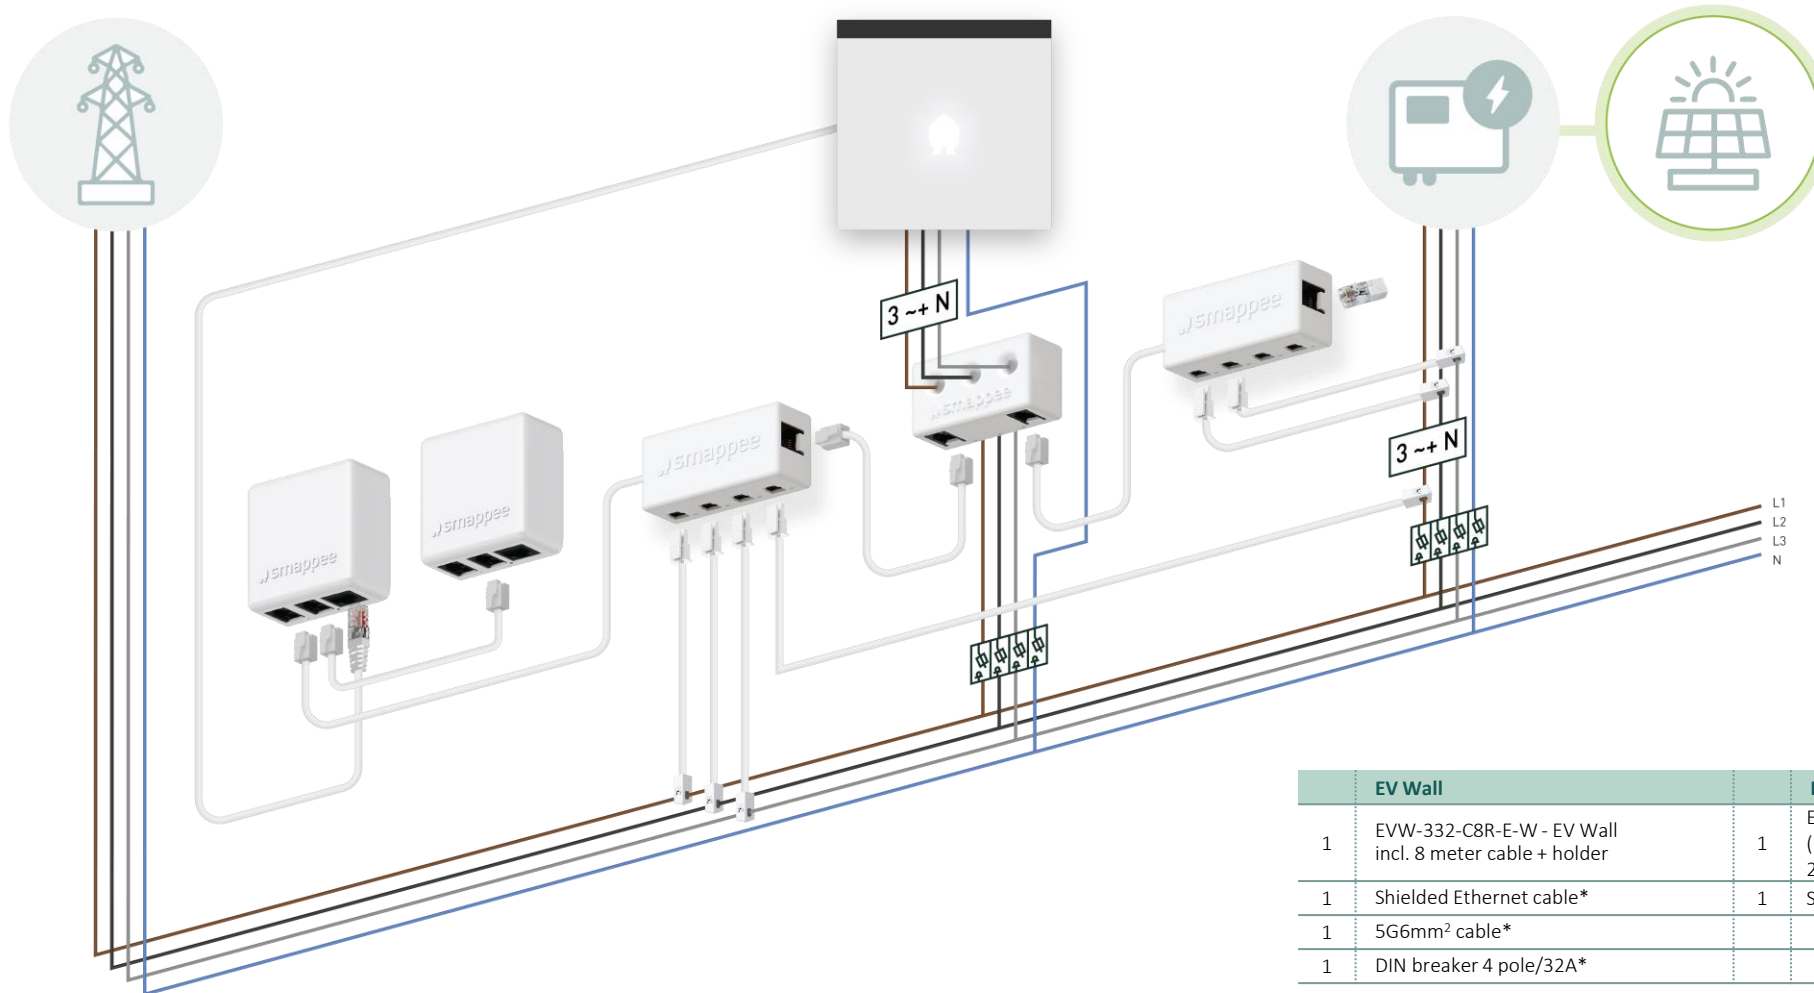

# Infinity with solar optimisation and smart heat pump

Infinity	
1	i1-GW-1 - Smappee Genius
1	i1-VAC-1 - Smappee Power Box
1	i1-OUT-1 - Output Module
3	i1-IAC-1 - CT Hub
9	AC-CT-S-50A - CT T10/5A
1	DIN breaker 4 pole/6A*
1	DIN breaker 4 pole/32A*
1	Shielded Ethernet cable*

# Charging square with EV Wall Business and solar optimisation

EV Wall Business		Infinity	
5	EVWB-332-C8R-E-W - EV Wall Business. Incl. 8 meter cable + holder	1	i1-GW-1 - Smappee Genius or Connect
		1	i1-VAC-1 - Smappee Power Box
4	EV-SMART-FT - Load Balancing + Solar optimisation (included with the first Smappee EV Wall Business on a new charging square)	2	i1-IAC-1 - CT Hubs
		6	AC-CT-S-50A - CT T10/50A
1	5G6mm <sup>2</sup> cable*	1	DIN breaker 4 pole/6A*
5	Shielded Ethernet cable*	1	Shielded Ethernet cable*
5	DIN breaker 4 pole/32A*		

# EV Wall with solar optimisation

	EV Wall	Infinity
1	EVW-332-C8R-E-W - EV Wall incl. 8 meter cable + holder	1 EVW-Solar - EV Wall Solar add-on (1x Smappee CT Hub + 2 x 50A Current Transformers)
1	Shielded Ethernet cable*	1 Shielded Ethernet cable*
1	5G6mm <sup>2</sup> cable*	
1	DIN breaker 4 pole/32A*	