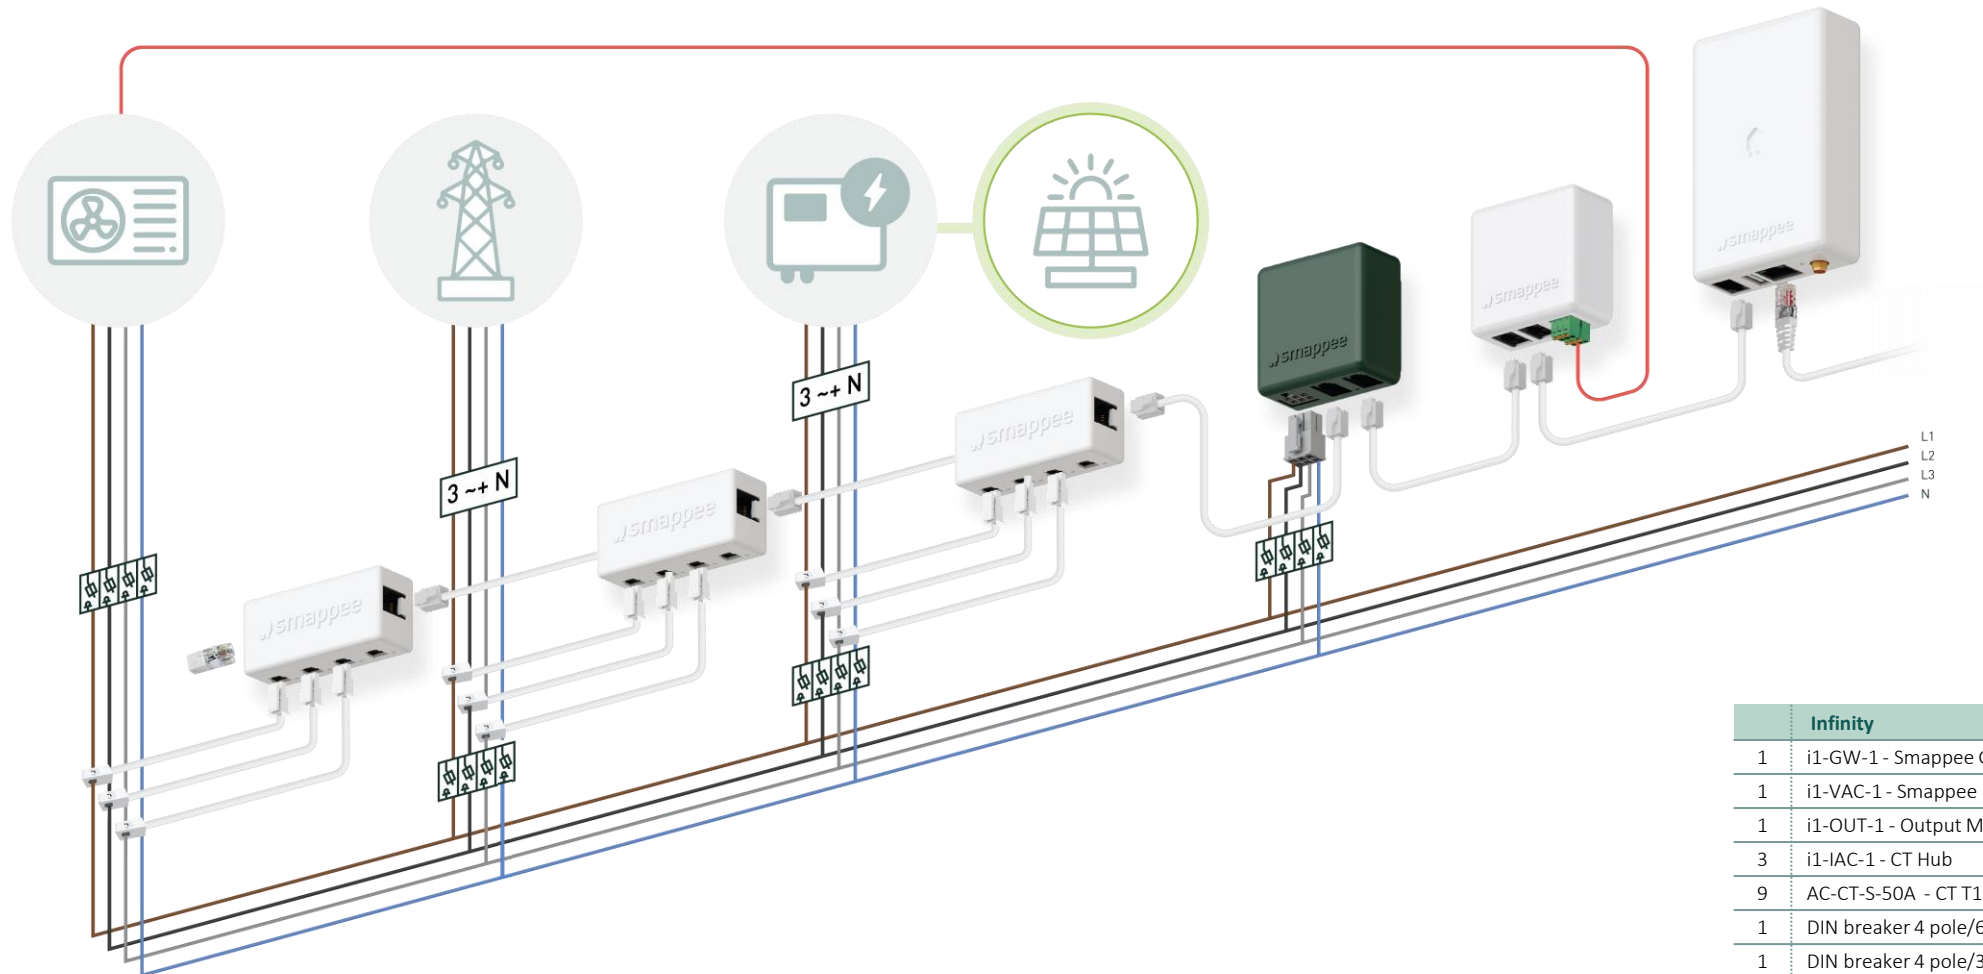

# Infinity with solar optimisation and smart heat pump

Infinity	
1	i1-GW-1 - Smappee Genius
1	i1-VAC-1 - Smappee Power Box
1	i1-OUT-1 - Output Module
3	i1-IAC-1 - CT Hub
9	AC-CT-S-50A - CT T10/5A
1	DIN breaker 4 pole/6A*
1	DIN breaker 4 pole/32A*
1	Shielded Ethernet cable*

# EV Wall Business with solar optimisation and smart heat pump

\*Not part of the Smappee product list

# Charging square with EV Wall Business and solar optimisation

EV Wall Business		Infinity	
5	EVWB-332-C8R-E-W - EV Wall Business. Incl. 8 meter cable + holder	1	i1-GW-1 - Smappee Genius or Connect
		1	i1-VAC-1 - Smappee Power Box
4	EV-SMART-FT - Load Balancing + Solar optimisation (included with the first Smappee EV Wall Business on a new charging square)	2	i1-IAC-1 - CT Hubs
		6	AC-CT-S-50A - CT T10/50A
1	5G6mm <sup>2</sup> cable*	1	DIN breaker 4 pole/6A*
5	Shielded Ethernet cable*	1	Shielded Ethernet cable*
5	DIN breaker 4 pole/32A*		

# EV Wall with solar optimisation

	EV Wall	Infinity
1	EVW-332-C8R-E-W - EV Wall incl. 8 meter cable + holder	1 EVW-Solar - EV Wall Solar add-on (1x Smappee CT Hub + 2 x 50A Current Transformers)
1	Shielded Ethernet cable*	1 Shielded Ethernet cable*
1	5G6mm <sup>2</sup> cable*	
1	DIN breaker 4 pole/32A*	