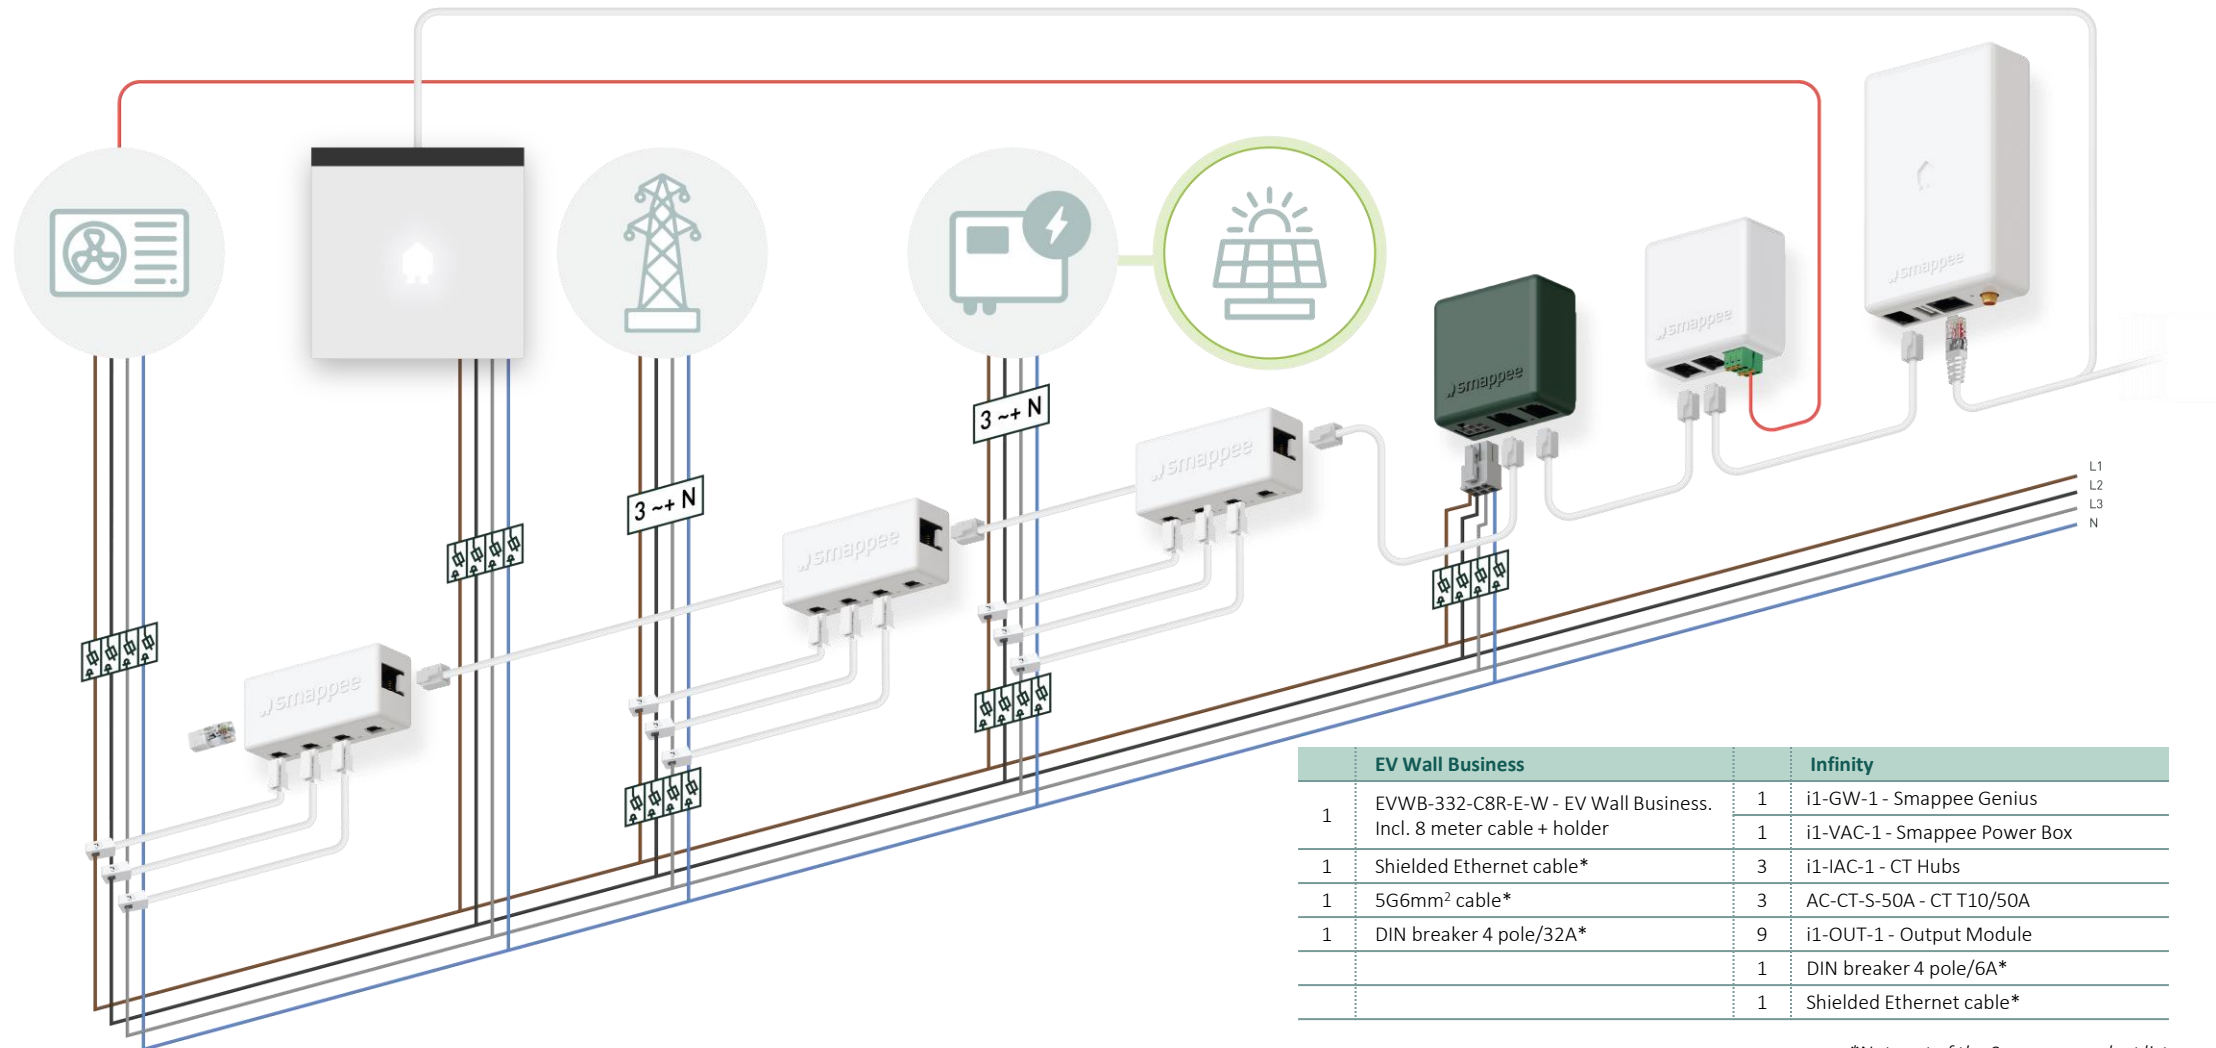

# Infinity with solar optimisation and smart heat pump

Infinity	
1	i1-GW-1 - Smappee Genius
1	i1-VAC-1 - Smappee Power Box
1	i1-OUT-1 - Output Module
3	i1-IAC-1 - CT Hub
9	AC-CT-S-50A - CT T10/5A
1	DIN breaker 4 pole/6A*
1	DIN breaker 4 pole/32A*
1	Shielded Ethernet cable*

# EV Wall Business with solar optimisation and smart heat pump

\*Not part of the Smappee product list

# Charging square with EV Wall Business and solar optimisation

EV Wall Business		Infinity	
5	EVWB-332-C8R-E-W - EV Wall Business. Incl. 8 meter cable + holder	1	i1-GW-1 - Smappee Genius or Connect
		1	i1-VAC-1 - Smappee Power Box
4	EV-SMART-FT - Load Balancing + Solar optimisation (included with the first Smappee EV Wall Business on a new charging square)	2	i1-IAC-1 - CT Hubs
		6	AC-CT-S-50A - CT T10/50A
1	5G6mm <sup>2</sup> cable*	1	DIN breaker 4 pole/6A*
5	Shielded Ethernet cable*	1	Shielded Ethernet cable*
5	DIN breaker 4 pole/32A*		

# EV Wall with solar optimisation

	EV Wall	Infinity
1	EVW-332-C8R-E-W - EV Wall incl. 8 meter cable + holder	1 EVW-Solar - EV Wall Solar add-on (1x Smappee CT Hub + 2 x 50A Current Transformers)
1	Shielded Ethernet cable*	1 Shielded Ethernet cable*
1	5G6mm <sup>2</sup> cable*	
1	DIN breaker 4 pole/32A*	